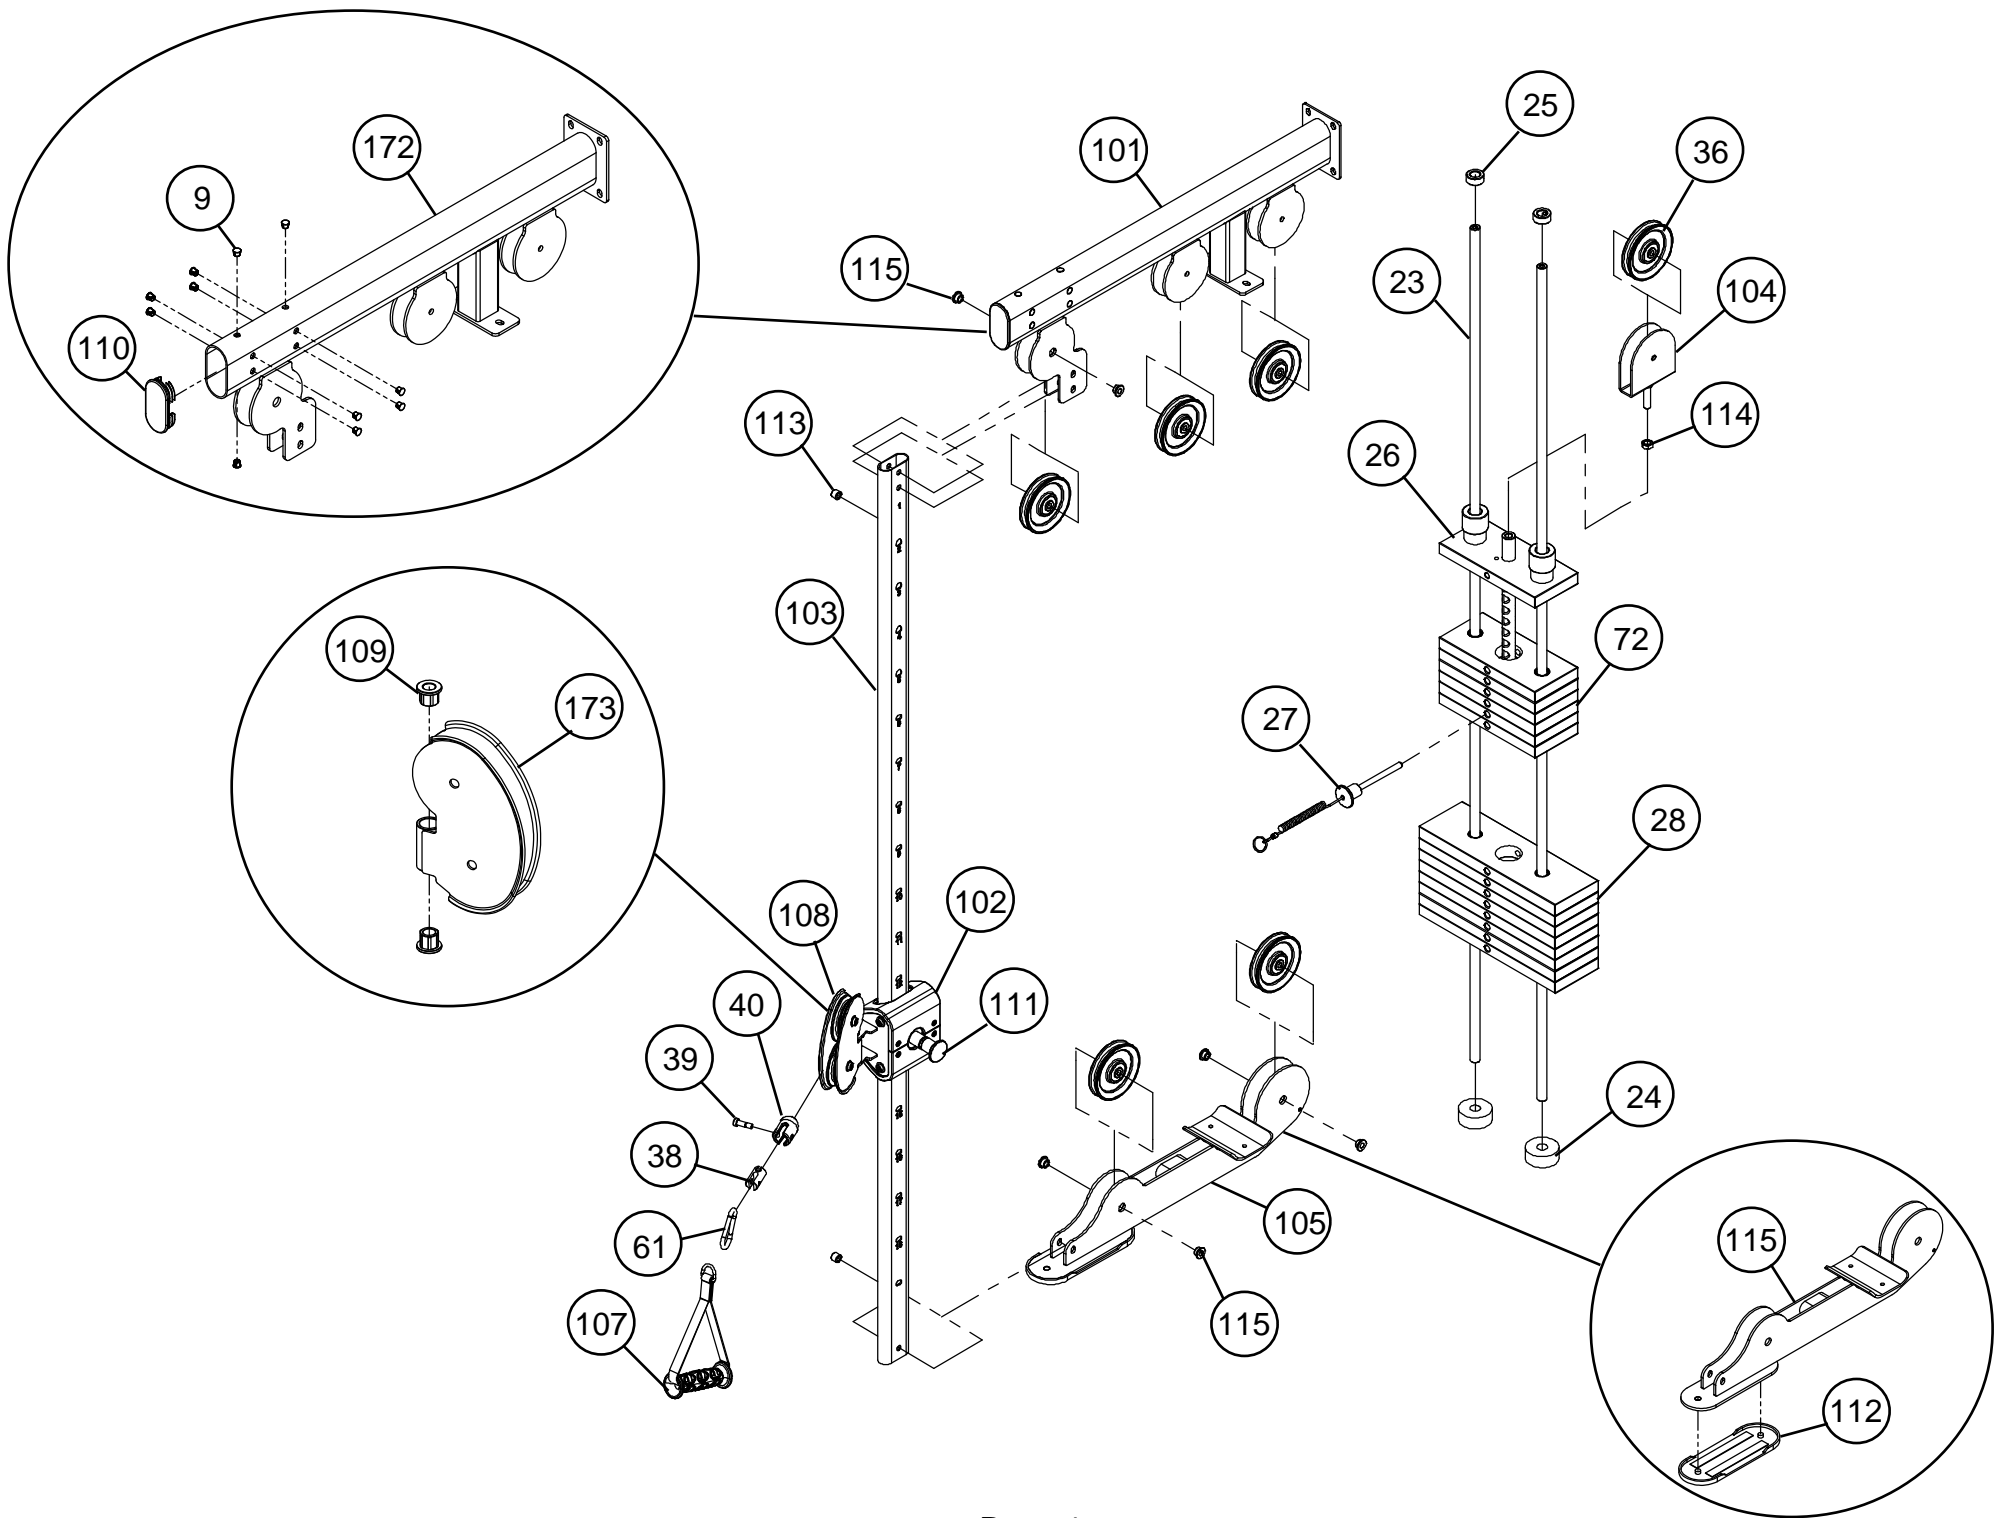

ITEM	Qty	Part No.	Description
171	1	P04-3847	AP Base Weldment
172	1	P04-3848	AP Top Beam Weldment
173	1	P04-3003	AP Swivel Pulley Weldment
174	1	P04-3001	Adjustable Pulley Weldment
175	3	P03-2084	Sleeve
176	6	P05-1024	Roller
177	1	P05-1025	Shoulder Bolt
178	2	P05-1030	Pull Spring
179	2	P06-0051	3 1/2" Pulley
180	2	P06-2303	Rubber Cover
181	3	P06-2304	Roller
182	6	DH000006201	Ball Bearing
183	3	DABE03851216NBU	Cap Head Screw 3/8" x 5 1/2"L
184	8	DA8E01000932YU	Button Phillip Head Screw #10 x 9mmL
185	xx	DABE03813416NU	Cap Head Screw 3/8" x 1 3/4"L