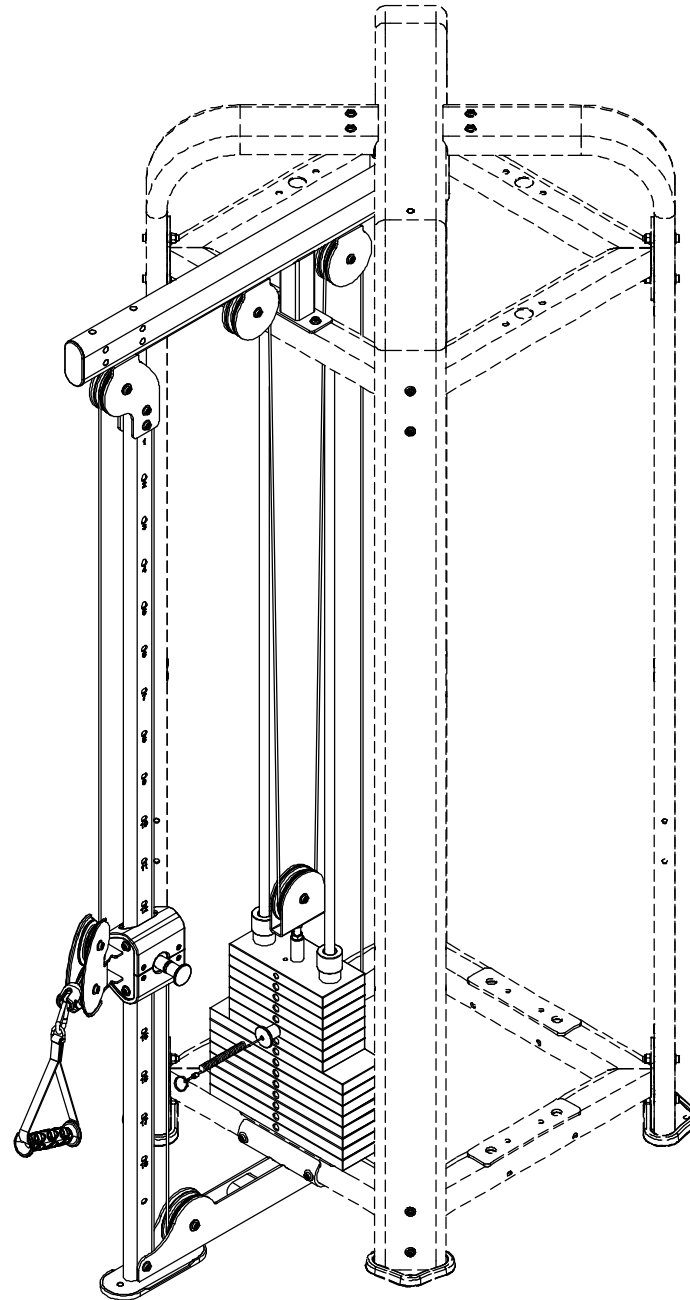

## PARTS LIST

ITEM	Qty	Part No.	Description
7	10	DC120010510U	3/8" Flat Washer
8	6	DB2E03811000U	Lock Nut 3/8" x 1 1/2"
9	2	P06-2270	Plastic Plug
23	2	P01-5184	Guide Rod
24	8	P06-0034	Weight Stack Cushion
25	8	A05-0212	Guide Rod Collar
26	4	P20-4282	Head Plate Assembly
27	4	P11-0210	Weight Selector Pin
28	2	KN000329	15lb Weight Plate
36	2	P06-0035	4 1/2" Pulley
38	2	P05-1010	U Bracket
39	2	P05-1015	Shoulder Bolt
40	2	P06-2262	Cable Plastic Housing
54	6	DABE03823416NAU	Cap Head Screw 3/8" x 2 3/4"L
55	10	DABE03821216YAU	Cap Head Screw 3/8" x 2 1/2"L with blue patch
57	6	DABE03820016NAU	Cap Head Screw 3/8" x 2 "L
58	16	DABE03803416YBU	Cap Head Screw 3/8" x 3/4 "L with blue patch
59	28	DC322010015U	Curved Washer
61	1	DI1080080U	Snap Hook
72	2	KN000334	10lb Weight Plate, 3pcs / box
78	2	DABE03841216NAU	Cap Head Screw 3/8" x 4 1/2"L
96	2	DABE03810016YU	Cap Head Screw 3/8" x 1"mmL with blue patch
<b>101</b>	<b>1</b>	<b>P20-4277</b>	<b>AP Top Beam</b>
<b>102</b>	<b>1</b>	<b>P20-4279</b>	<b>Adjustable Pulley Assembly</b>
103	1	P01-5210	AP Upright
104	1	P04-3849	Pulley Housing
<b>105</b>	<b>1</b>	<b>P20-4278</b>	<b>AP Base Assembly</b>
106	1	P13-0461	AP Cable
107	1	P12-0219	Handle Strap
<b>108</b>	<b>1</b>	<b>P20-3203</b>	<b>AP Swivel Pulley</b>
109	2	P08-0061	Step Spacer
110	1	A06-0530	End Cap
111	1	P11-0189	Adjustment Pin
112	1	P06-2834	Foot Pad
113	2	P03-2019	Barrel Spacer
114	1	P05-0036	Jam Nut
115	6	P08-0165	Step Spacer
116	6	DABE03821416NBU	Cap Head SCREW 3/8" x 2 1/4"L